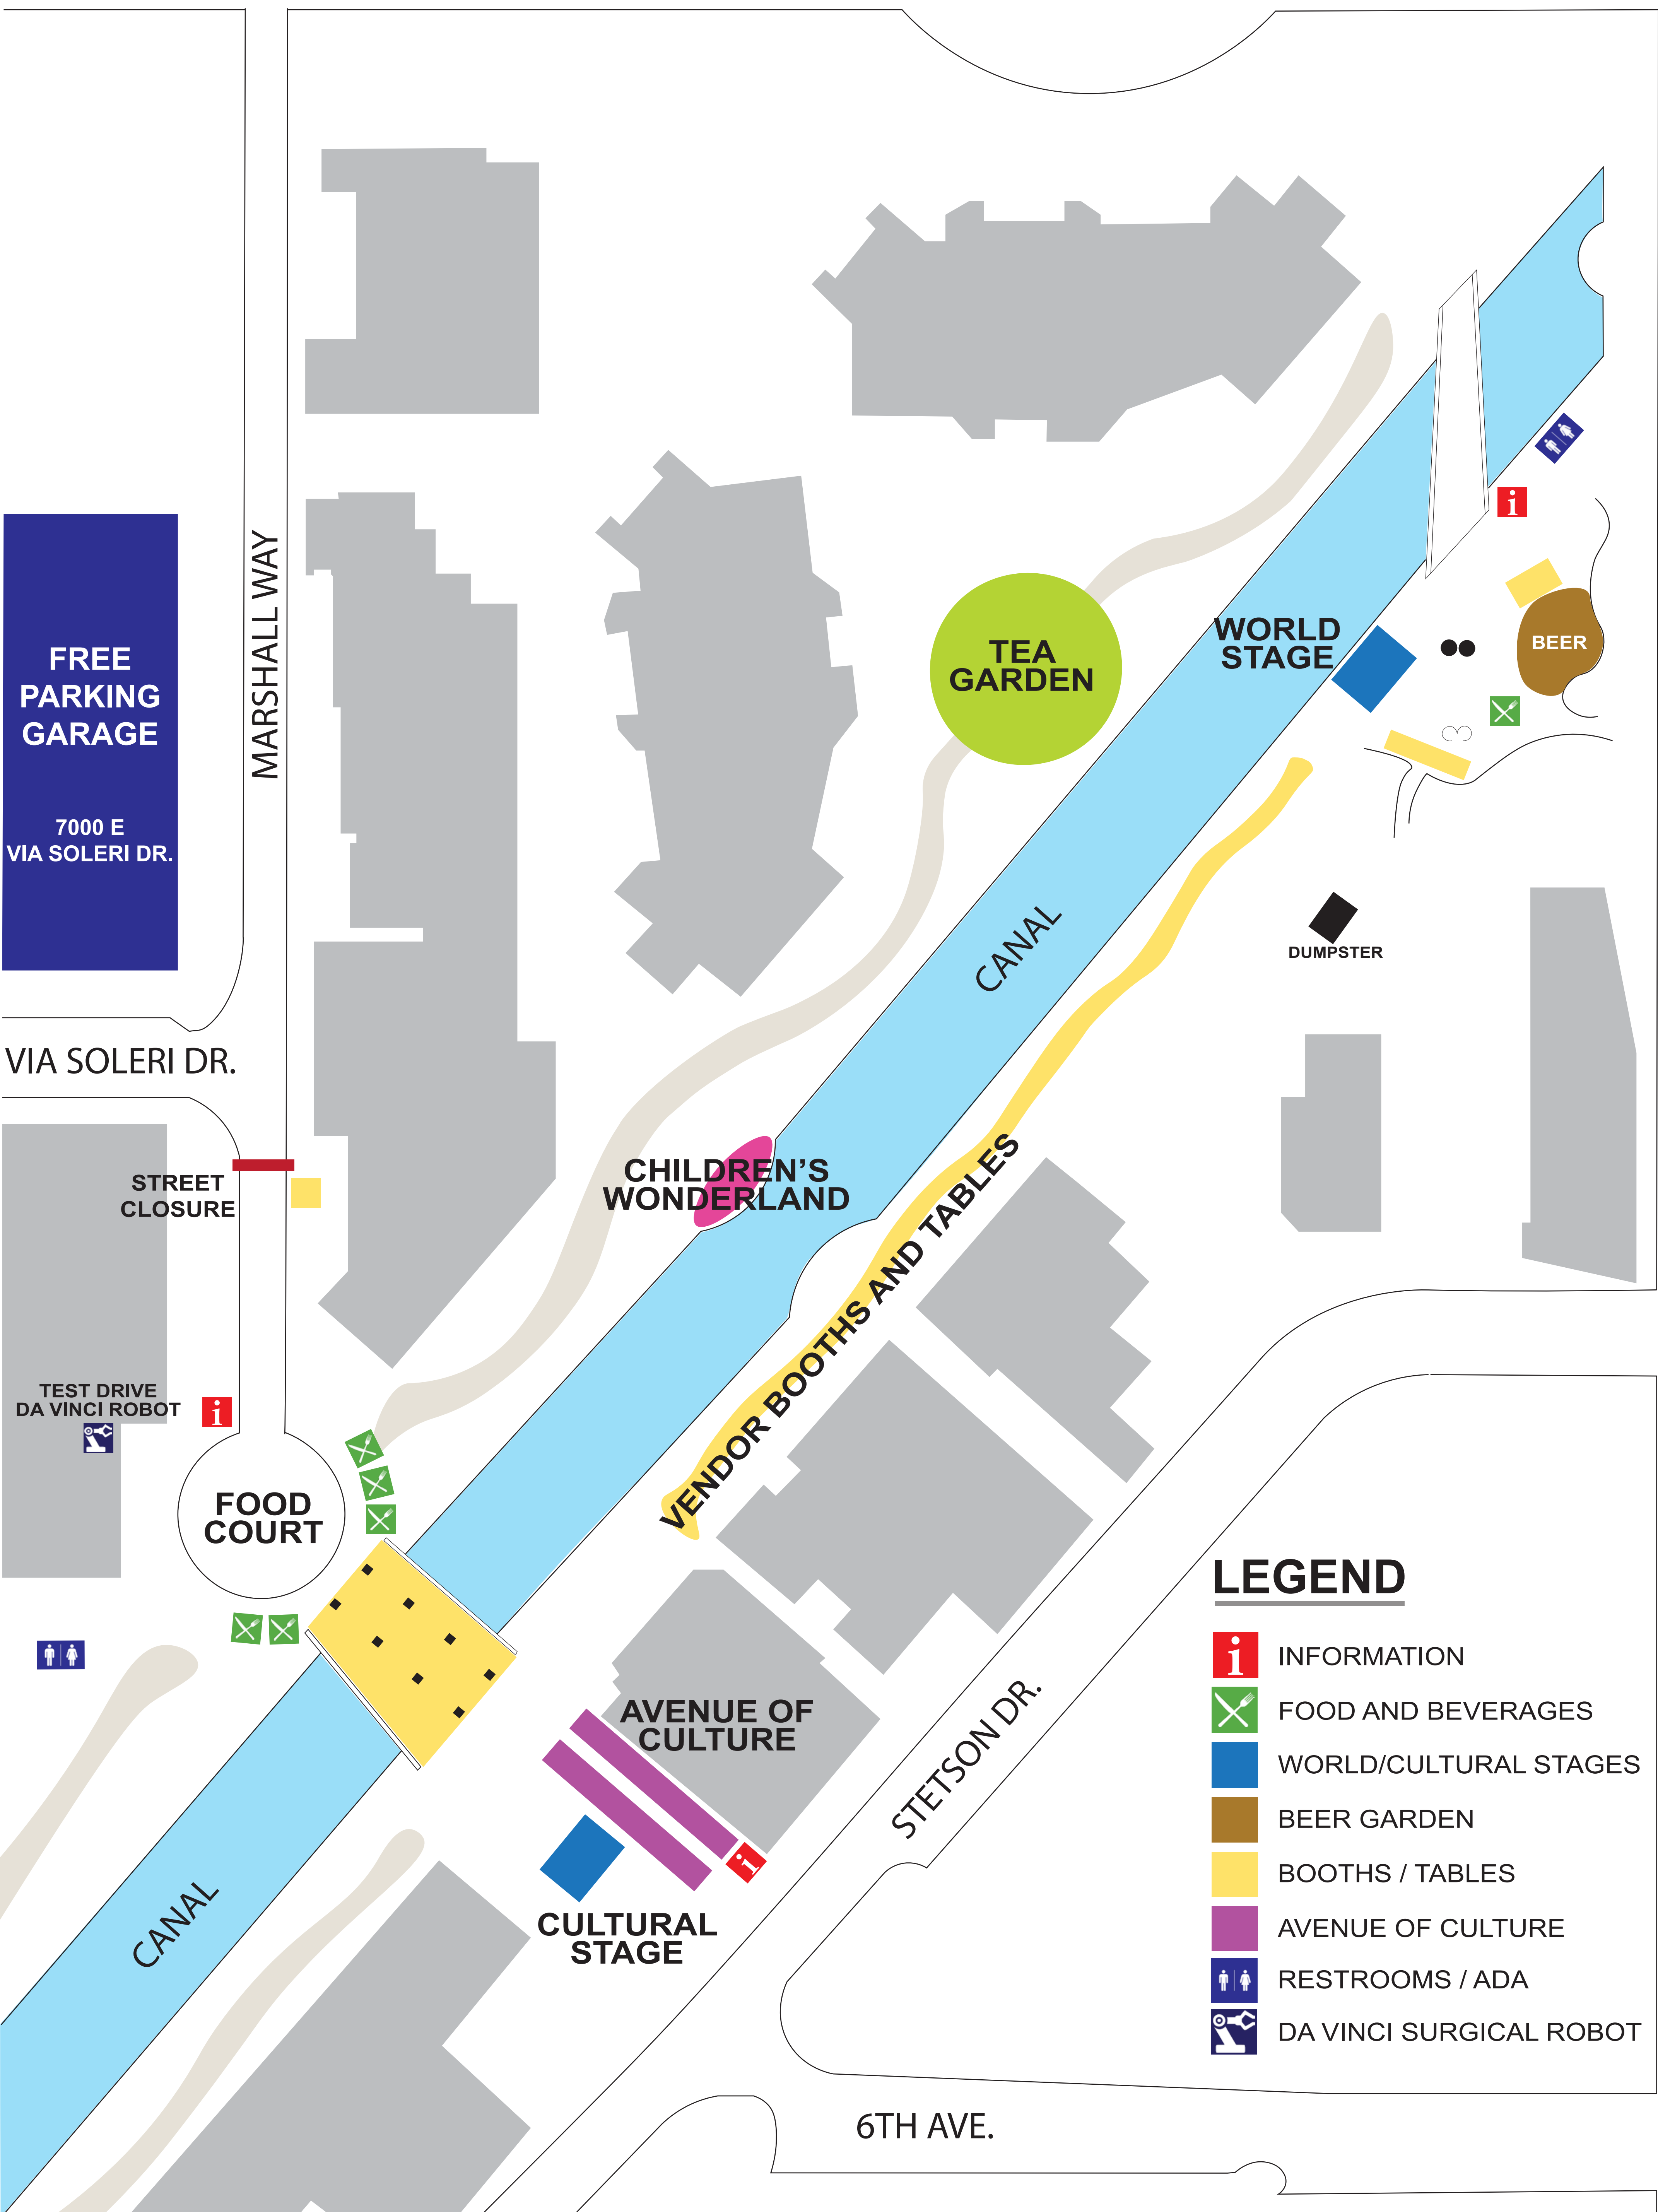

# FESTIVAL GUIDE MAP

CAMELBACK RD.

**FREE PARKING GARAGE**  
7000 E VIA SOLERI DR.

MARSHALL WAY

VIA SOLERI DR.

STREET CLOSURE

TEST DRIVE DA VINCI ROBOT

FOOD COURT

CHILDREN'S WONDERLAND

VENDOR BOOTHS AND TABLES

TEA GARDEN

WORLD STAGE

BEER

DUMPSTER

AVENUE OF CULTURE

CULTURAL STAGE

STETSON DR.

6TH AVE.

SCOTTSDALE RD.

## LEGEND

- INFORMATION
- FOOD AND BEVERAGES
- WORLD/CULTURAL STAGES
- BEER GARDEN
- BOOTHS / TABLES
- AVENUE OF CULTURE
- RESTROOMS / ADA
- DA VINCI SURGICAL ROBOT

25th Annual

**Arizona Asian Festival**